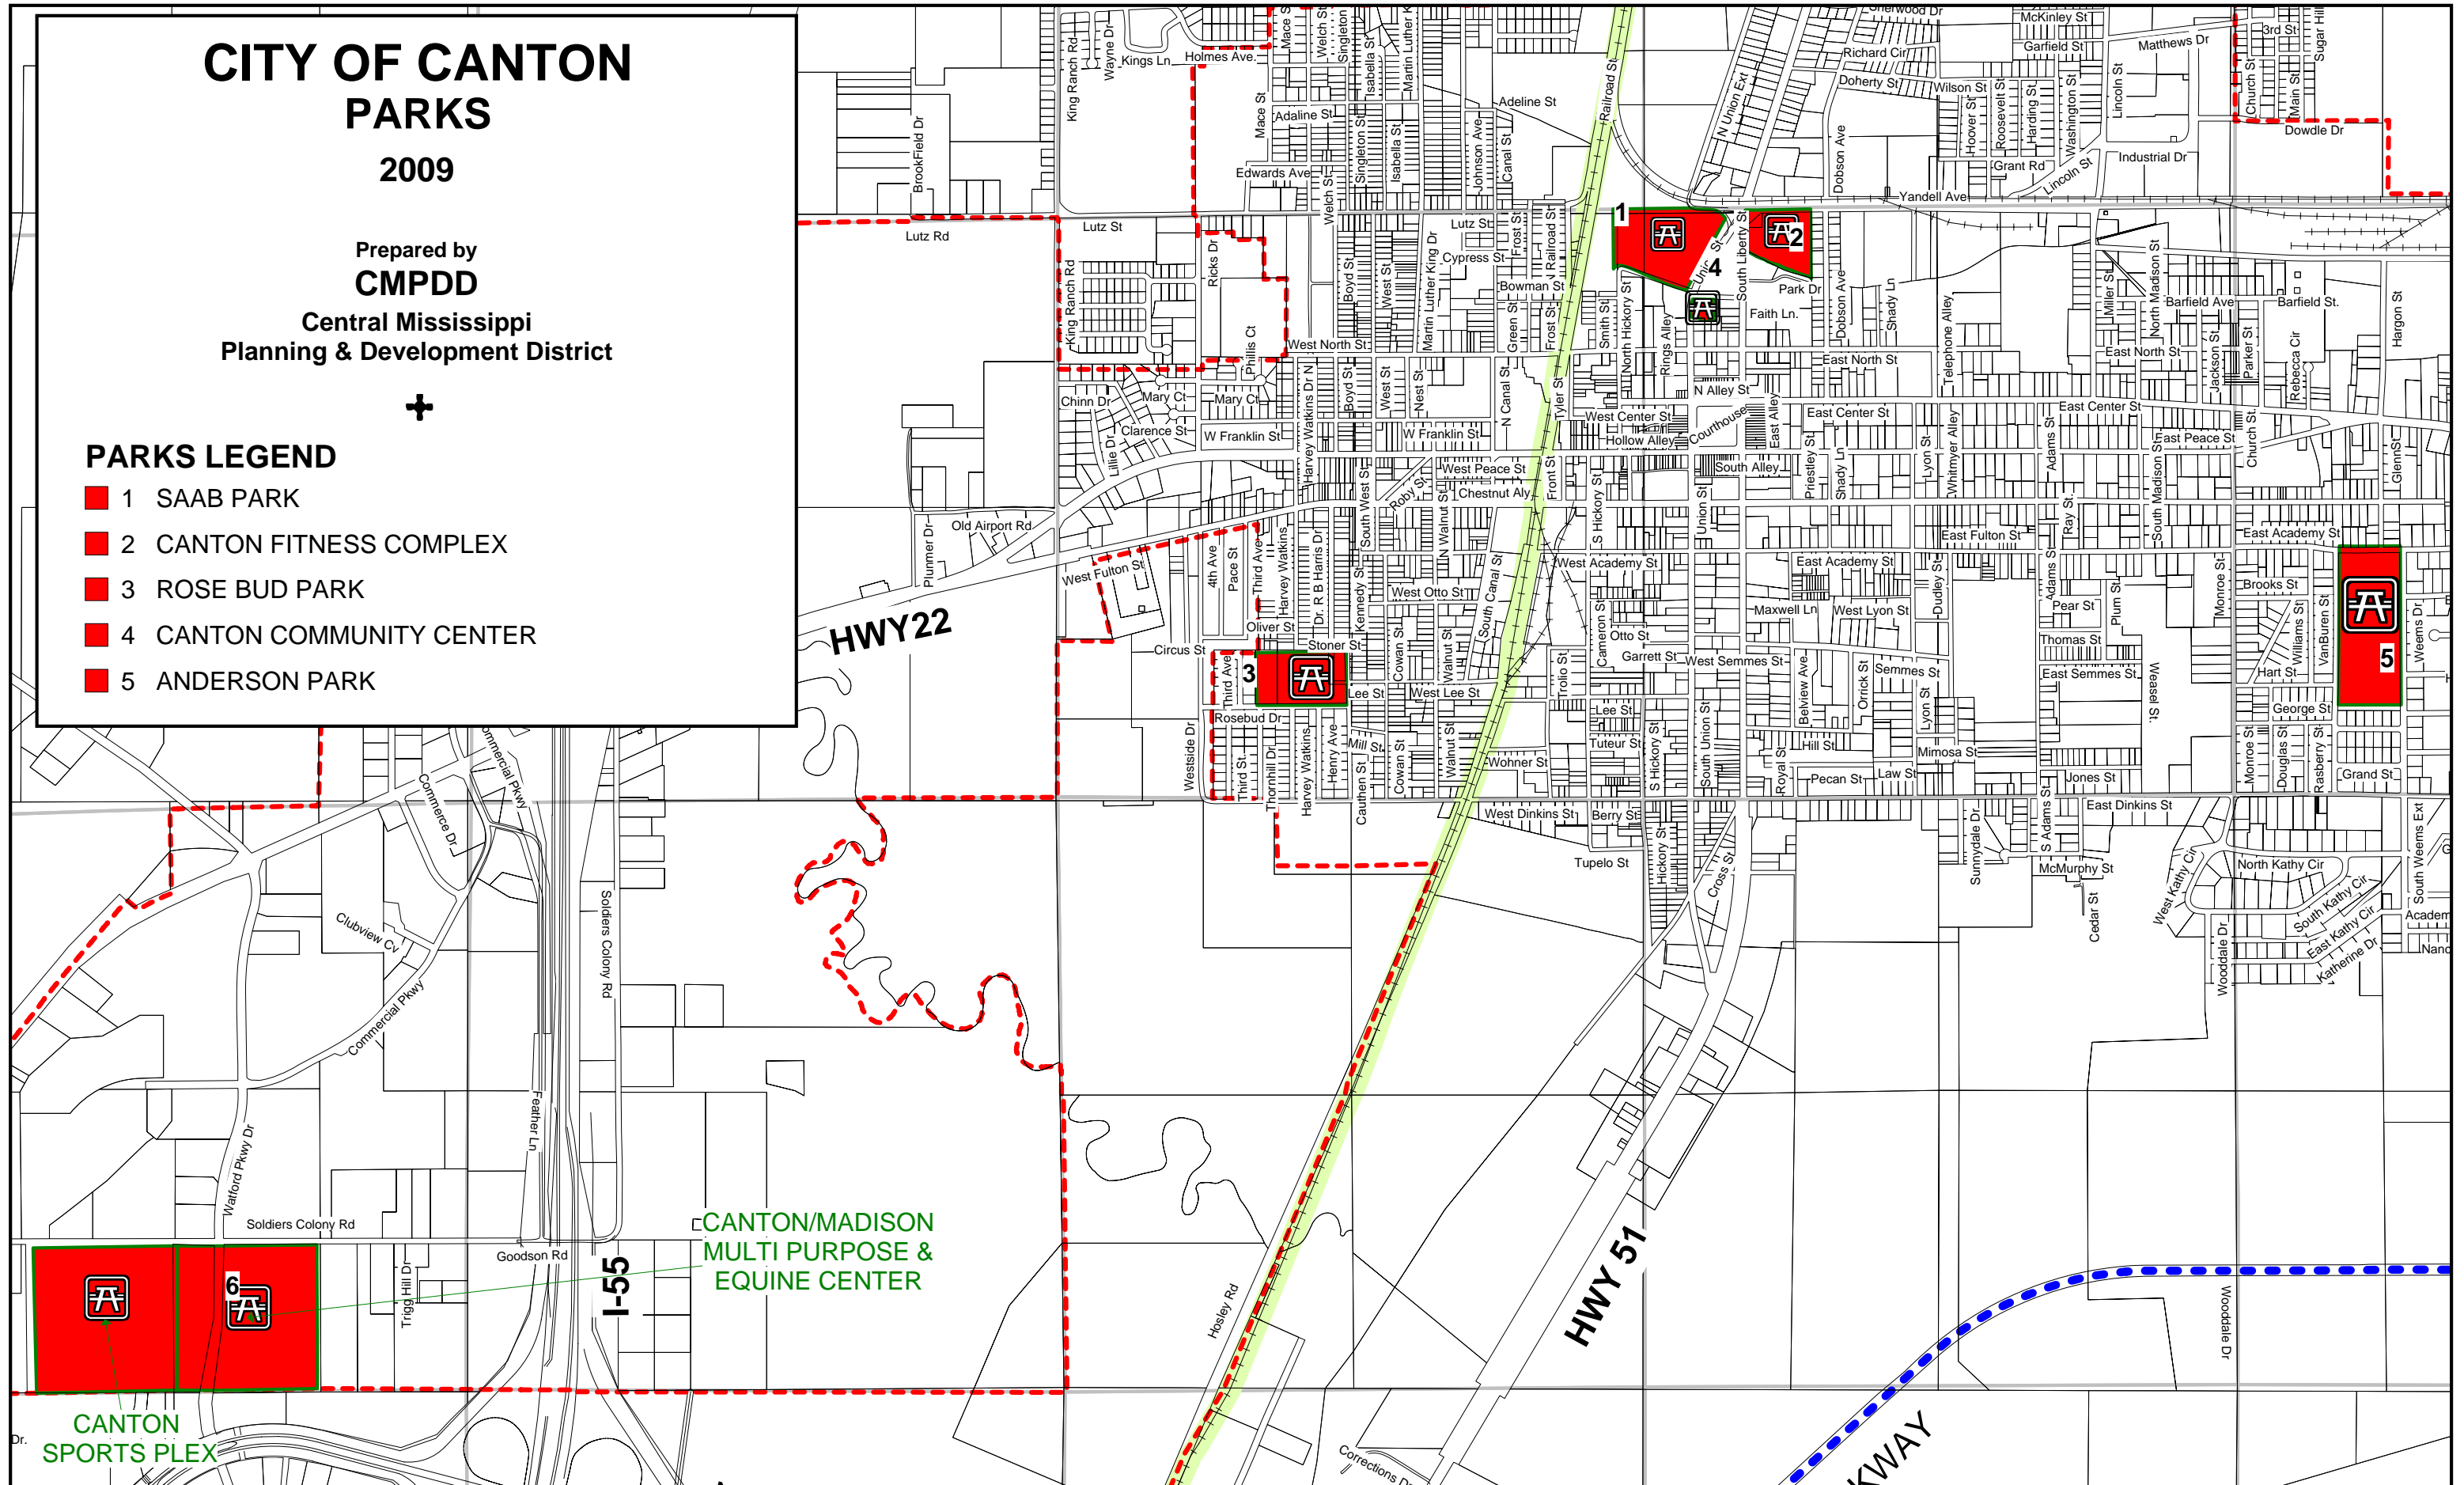

CITY OF CANTON PARKS

2009

Prepared by
CMPDD
Central Mississippi
Planning & Development District

PARKS LEGEND

-  1 SAAB PARK
-  2 CANTON FITNESS COMPLEX
-  3 ROSE BUD PARK
-  4 CANTON COMMUNITY CENTER
-  5 ANDERSON PARK

CANTON/MADISON
MULTI PURPOSE &
EQUINE CENTER

CANTON
SPORTS PLEX

HWY 51

I-55

HWY 22